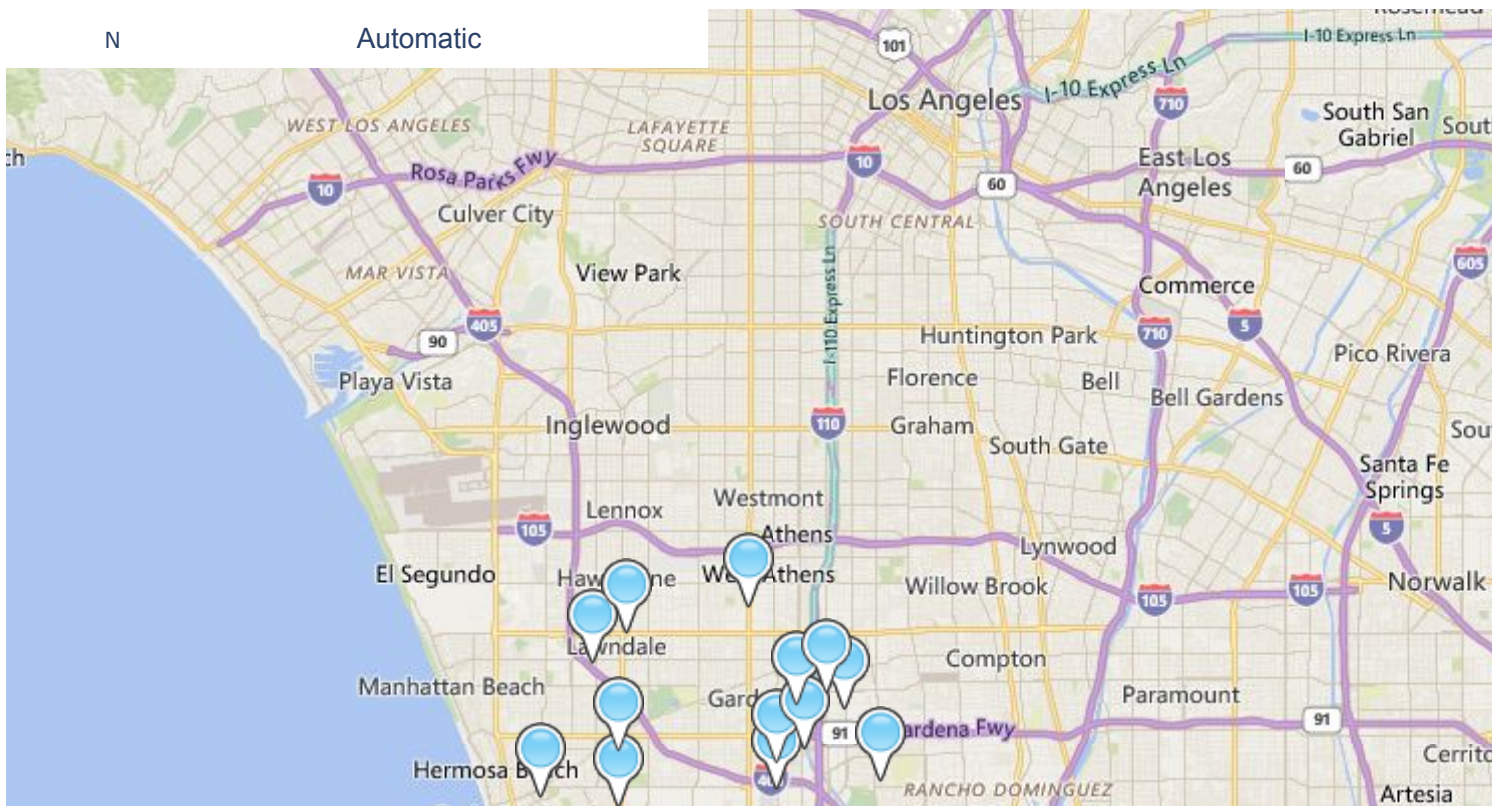

Beverage Container Recycling Program Recycling Center Listing

[New Search](#) | [View Map](#)

<u>RECYCLING LOCATION NAME</u>	<u>ADDRESS</u>	<u>CITY</u>	<u>TELEPHONE</u>	<u>HAS REVERSE VENDING MACHINES</u>	<u>DISTANCE</u>
LA Waste Collection	5035 Pacific Coast Hwy	Torrance	(213) 627-7661	No	2.49 miles
rePlanet LLC	3455 Sepulveda Blvd	Torrance	(951) 520-1700	Yes	3.94 miles
rePlanet LLC	4705 Torrance Blvd	Torrance	(877) 737-5263	No	4.19 miles
California Metals Recycling	1022 Lomita Blvd	Harbor City	(213) 567-7767	No	5.03 miles
The Green Spot Recycling (San Pedro)	970 W 1St St	San Pedro	(310) 650-7443	No	5.14 miles
rePlanet LLC	1212 Beryl St	Redondo Beach	(951) 520-1700	Yes	5.23 miles
Evergreen Recycling Center	19800 Hawthorne Blvd	Torrance	(714) 866-8011	No	5.25 miles
Torrance Recycling Center	851 Sepulveda Blvd	Torrance	(310) 634-1464	No	5.53 miles
G & P Recycling Center	1163 N Wilmington Blvd	Wilmington	(323) 533-8531	No	5.92 miles
Ponce Recycling	123 E Lomita Blvd	Carson	(323) 533-4862	No	6.12 miles
Modern Recycling	601 W Anaheim St	Wilmington		No	6.24 miles
rePlanet LLC	1413 Hawthorne Blvd	Redondo Beach	(951) 520-1700	Yes	6.31 miles
Laur Metals Co	22106 S Main St	Carson	(213) 240-5054	No	6.74 miles
Alfonso Garcia Recycling	19503 S Normandie	Torrance	(310) 531-6689	No	7.05 miles
Ponce Recycling	650 E Carson St	Carson	(323) 533-4862	No	7.42 miles
JD and Y Recycling	18502 S Normandie Ave	Los Angeles	(213) 839-0501	No	7.43 miles
Wastech Recycling Inc	1675 E Mauretania St	Wilmington	(310) 830-7400	No	7.83 miles
Wilmington Recyclers	1120 Henry Ford Ave	Wilmington	(310) 830-1570	No	7.83 miles

Blue dots indicate that the recycling center is open outside of normal business hours (Monday - Friday, 8:00 am - 5:00 pm).

[New Search](#)

Last updated: Data updated continuously.

Beverage Container Recyclers Directory, <http://www.calrecycle.ca.gov/BevContainer/Recyclers/Directory>